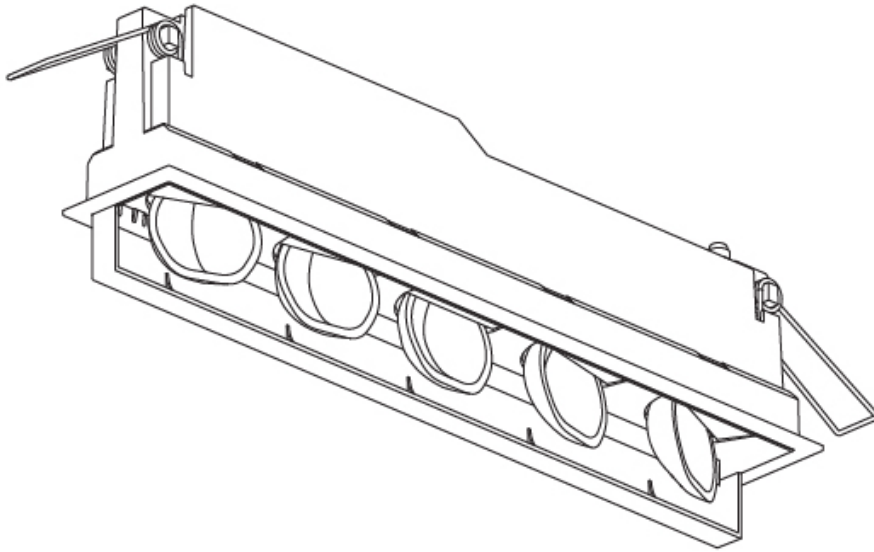

MAGIQ WALLWASH TRIMLESS

A35139-

PROJECT

TYPE

SPECIFIER

QUANTITY

DATE